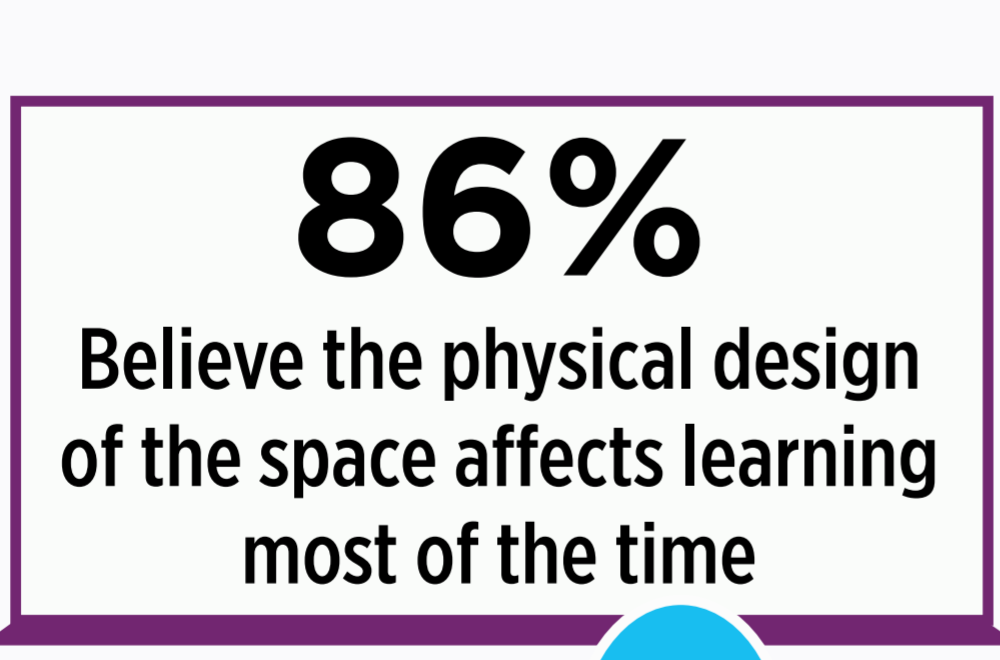

The SXSWedu Community Has Spoken
Survey says...

COMMUNITY BREAKDOWN

FAVORITE SOCIAL MEDIA PLATFORMS

71% support STEAM
vs.
29% support STEM

TRAITS OF INNOVATIVE LEARNING SPACES

collaborative
exciting **flexible** outside
simple comfortable stimulating

LEARNING MODEL TO SUCCEED IN THE NEXT 5 YEARS

Thank you to all that participated in the survey distributed to the SXSWedu community in early August 2016. The results represent data from a sample of the community that completed the survey. For demographics of the community who attend the event, visit sxswedu.com/about.