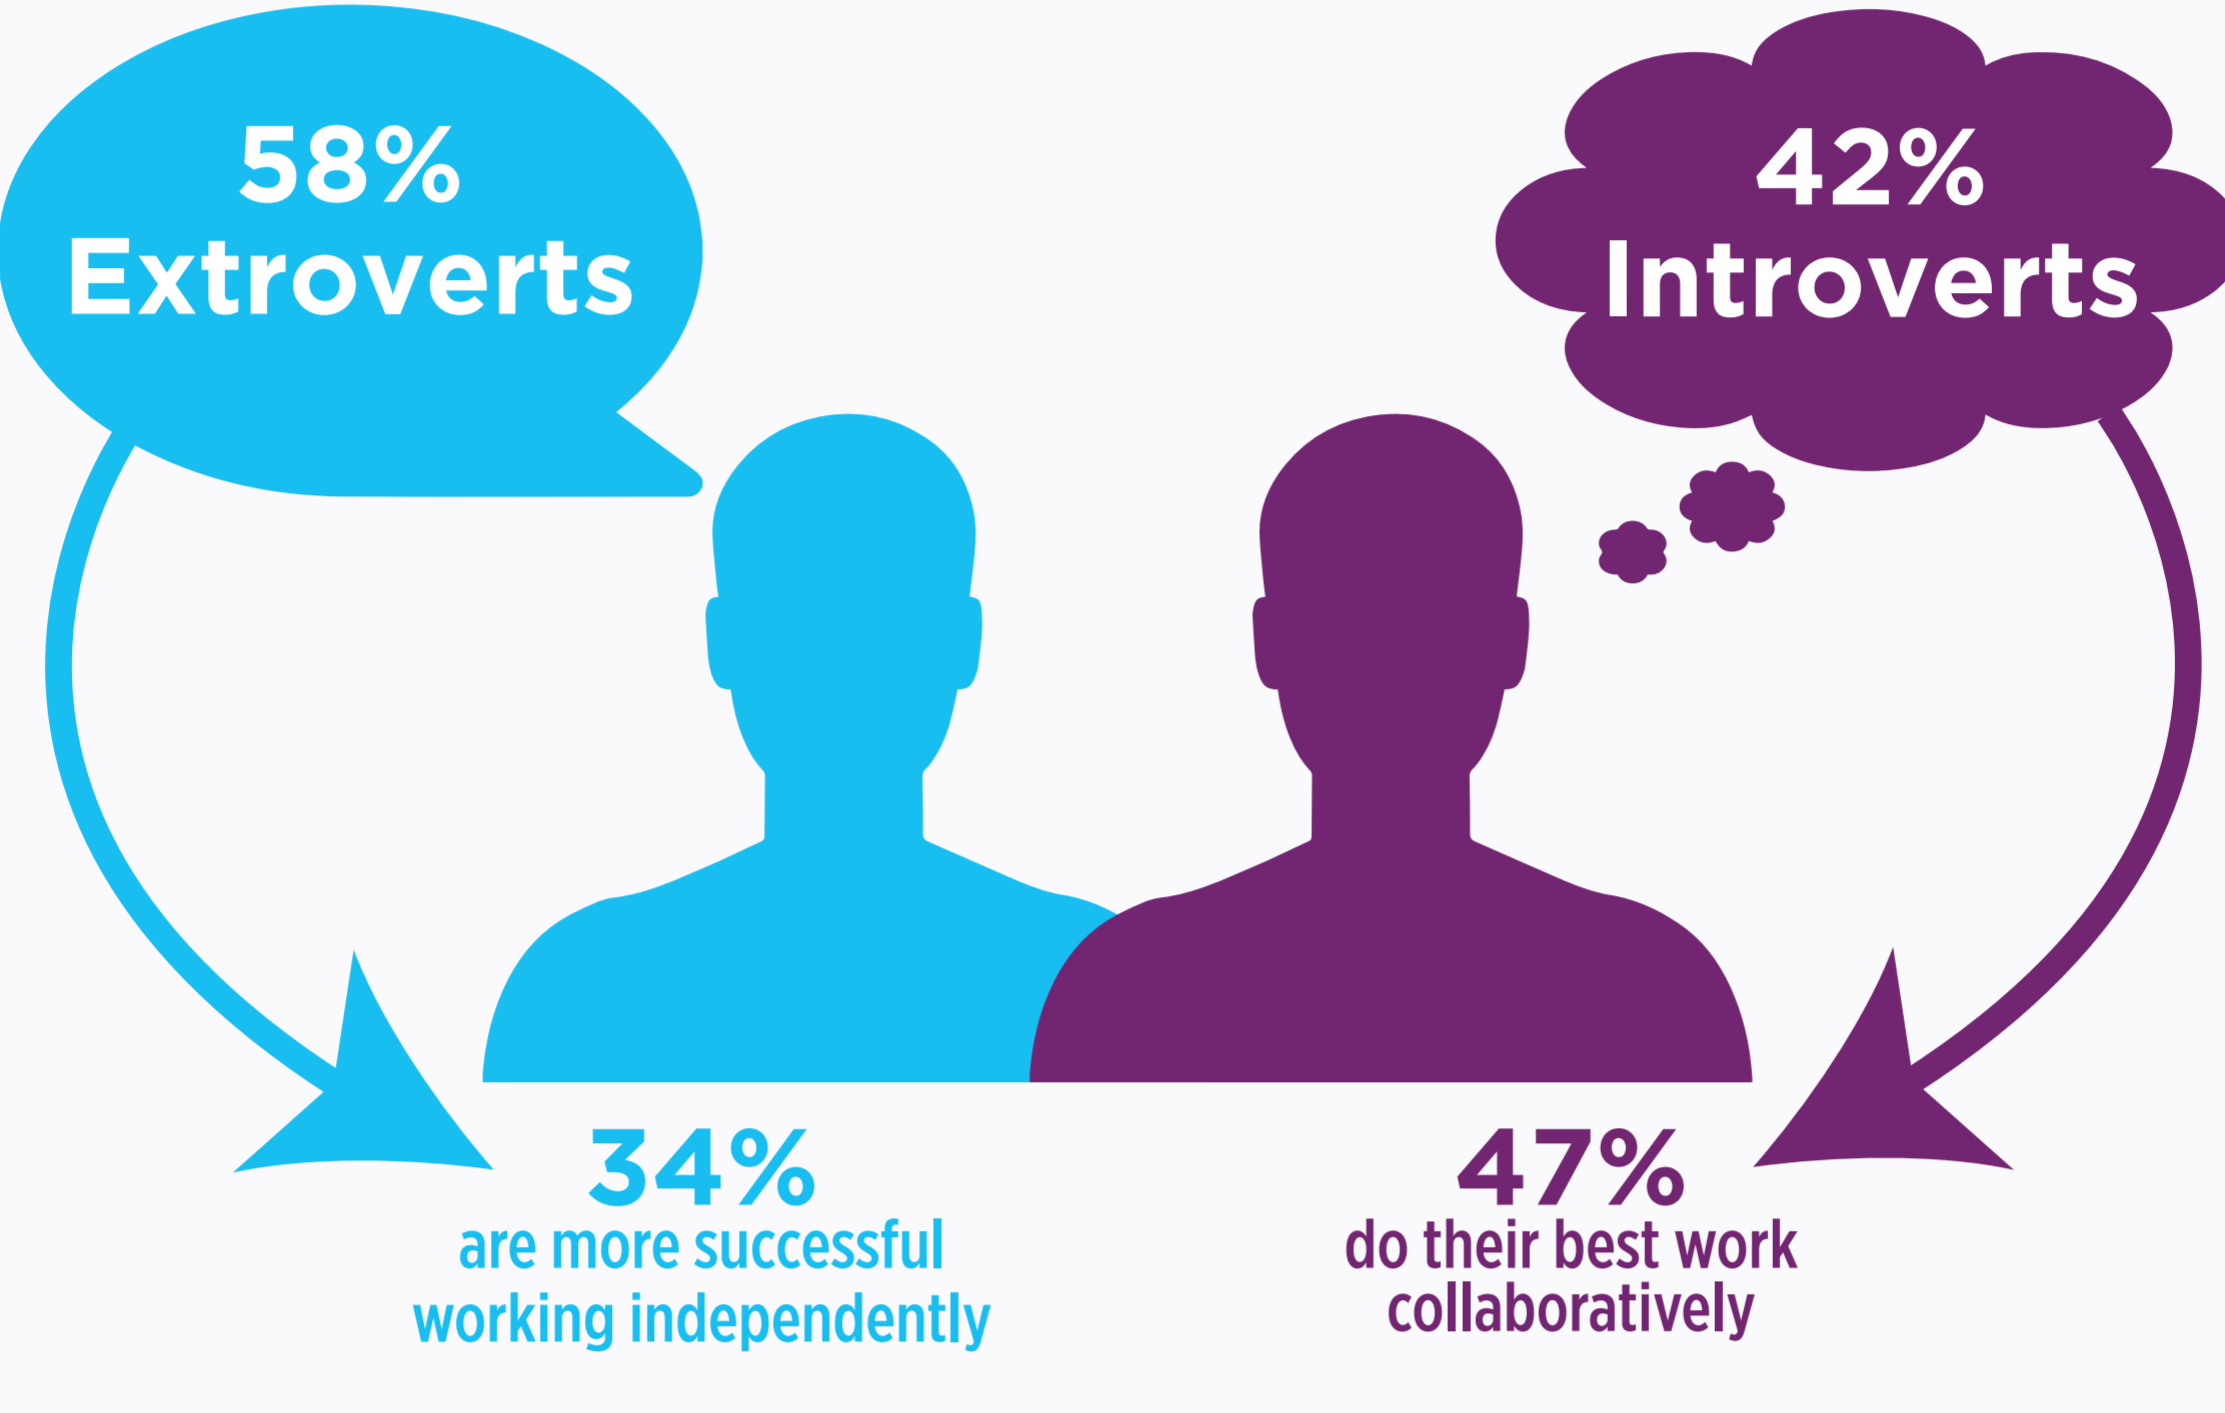

The SXSWedu Community Has Spoken
Survey says...

COMMUNITY BREAKDOWN

FAVORITE SOCIAL MEDIA PLATFORMS

71% support STEAM
vs.
29% support STEM

TRAITS OF INNOVATIVE LEARNING SPACES

collaborative
exciting **flexible** outside
simple comfortable stimulating

LEARNING MODEL TO SUCCEED IN THE NEXT 5 YEARS

Thank you to all that participated in the survey distributed to the SXSWedu community in early August 2016. The results represent data from a sample of the community that completed the survey. For demographics of the community who attend the event, visit sxswedu.com/about.