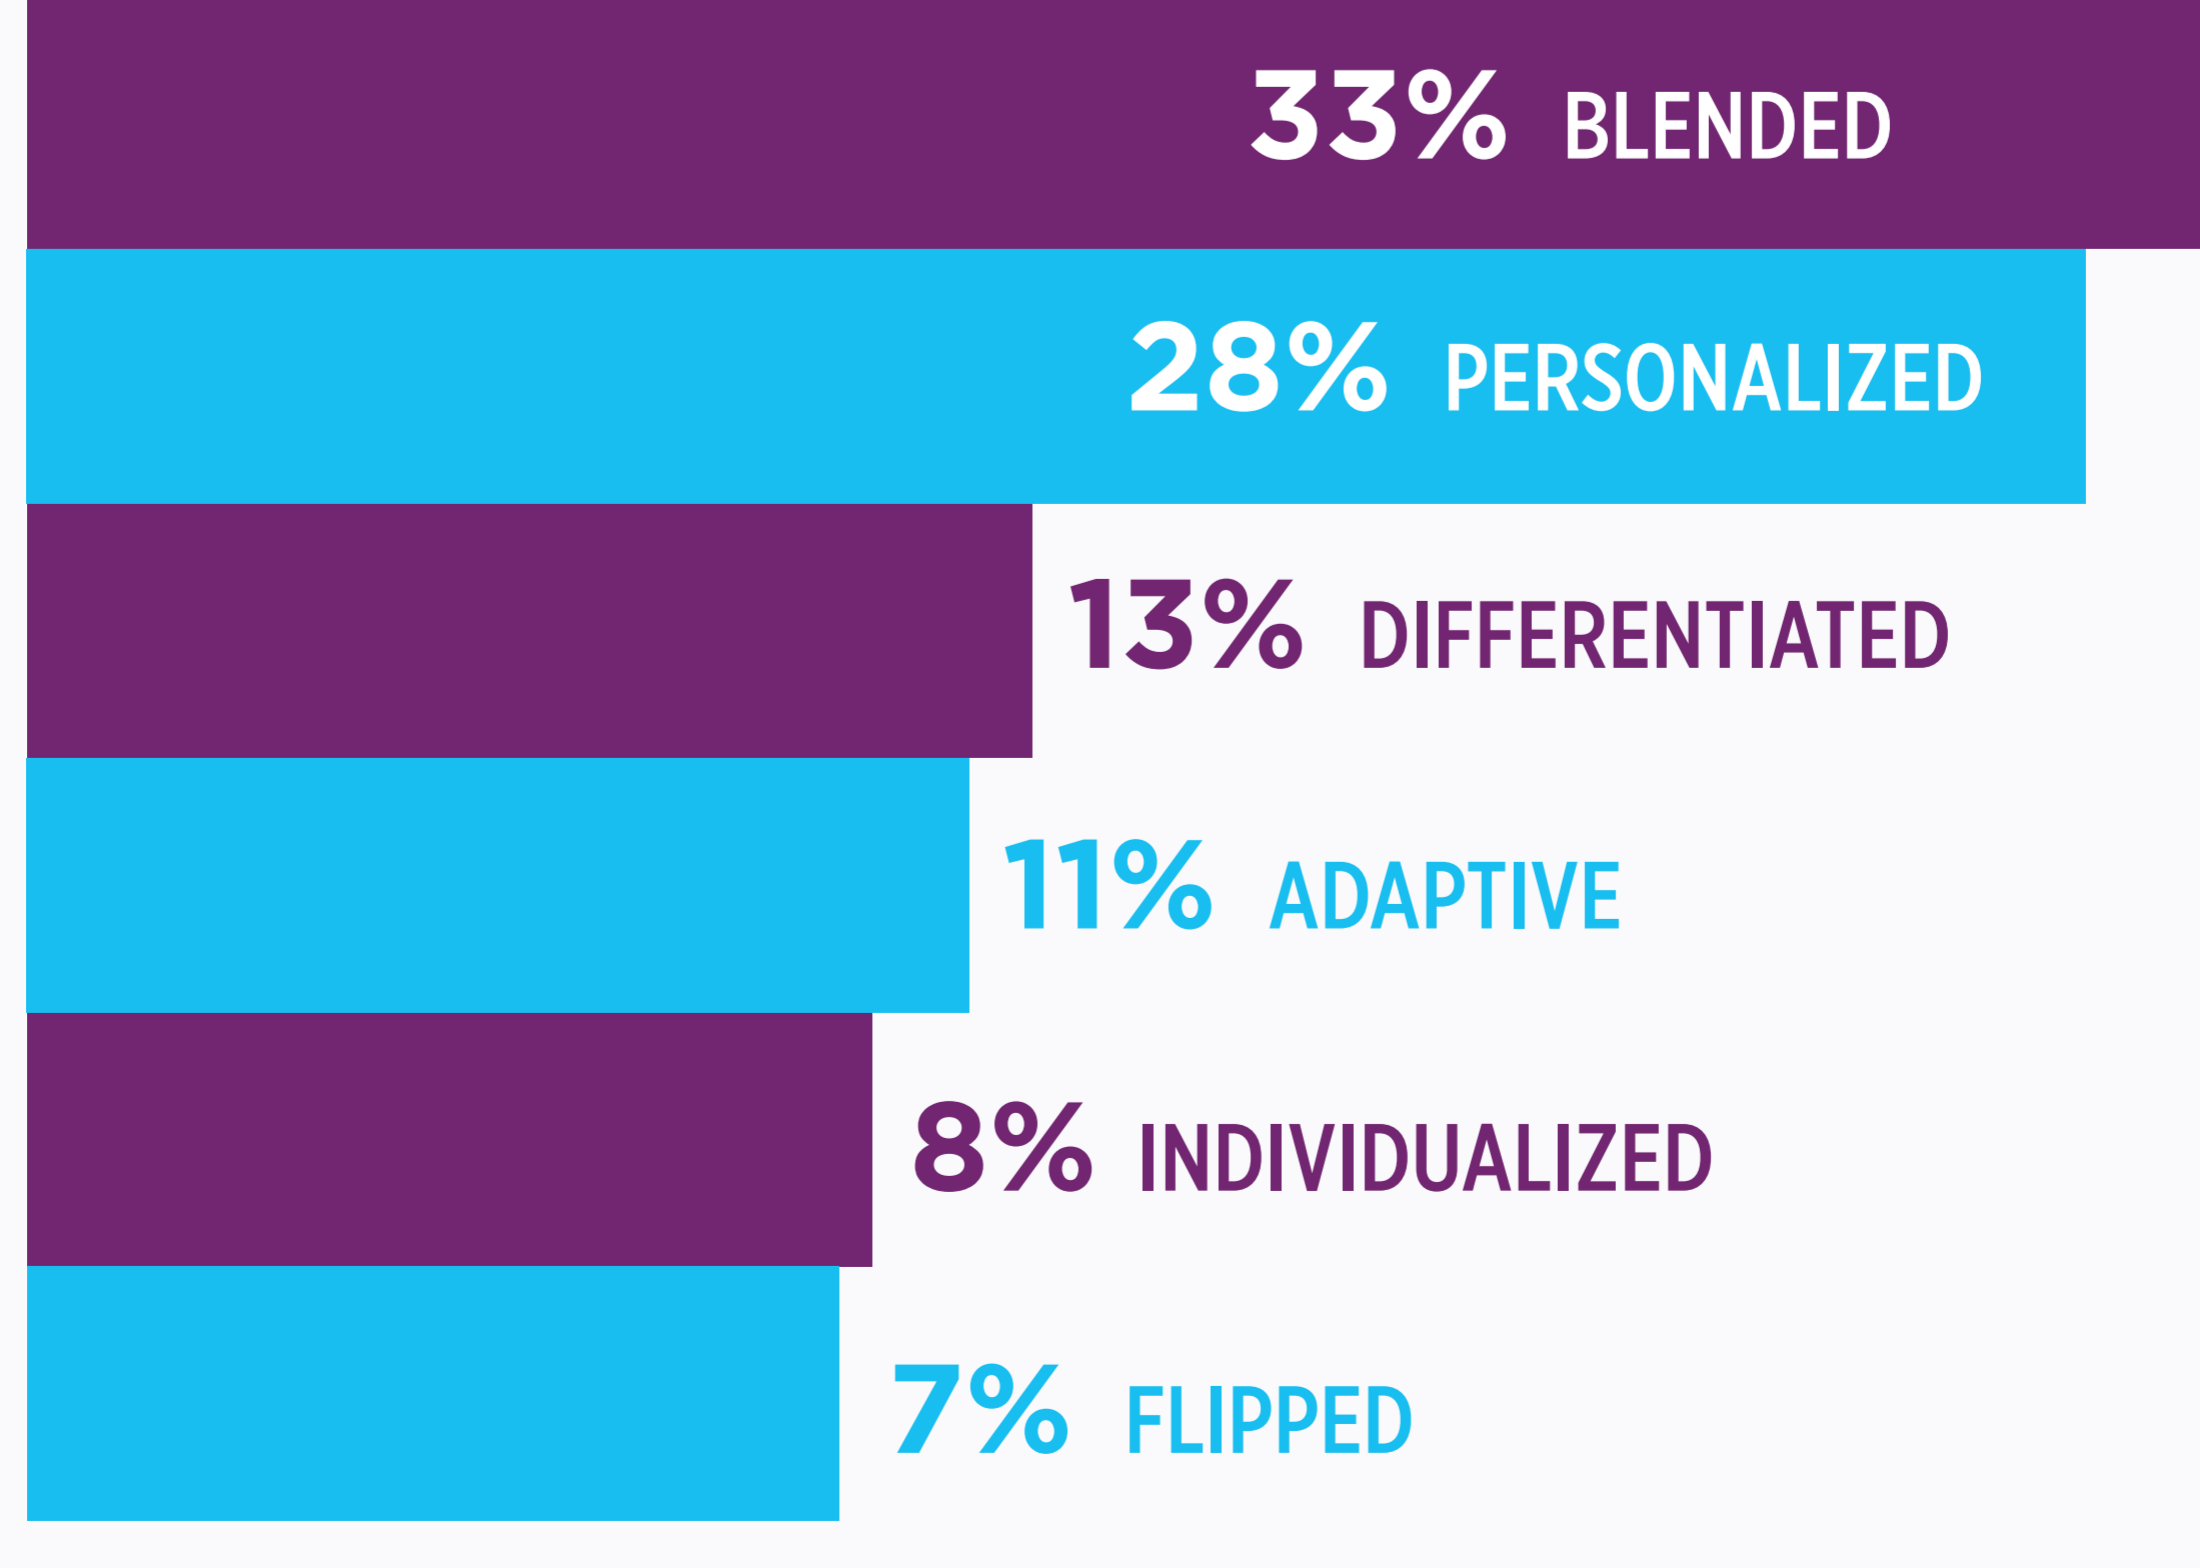

The SXSWedu Community Has Spoken
Survey says...

COMMUNITY BREAKDOWN

FAVORITE SOCIAL MEDIA PLATFORMS

71% support STEAM
vs.
29% support STEM

TRAITS OF INNOVATIVE LEARNING SPACES

collaborative
exciting **flexible** outside
simple comfortable stimulating

LEARNING MODEL TO SUCCEED IN THE NEXT 5 YEARS

Thank you to all that participated in the survey distributed to the SXSWedu community in early August 2016. The results represent data from a sample of the community that completed the survey. For demographics of the community who attend the event, visit sxswedu.com/about.