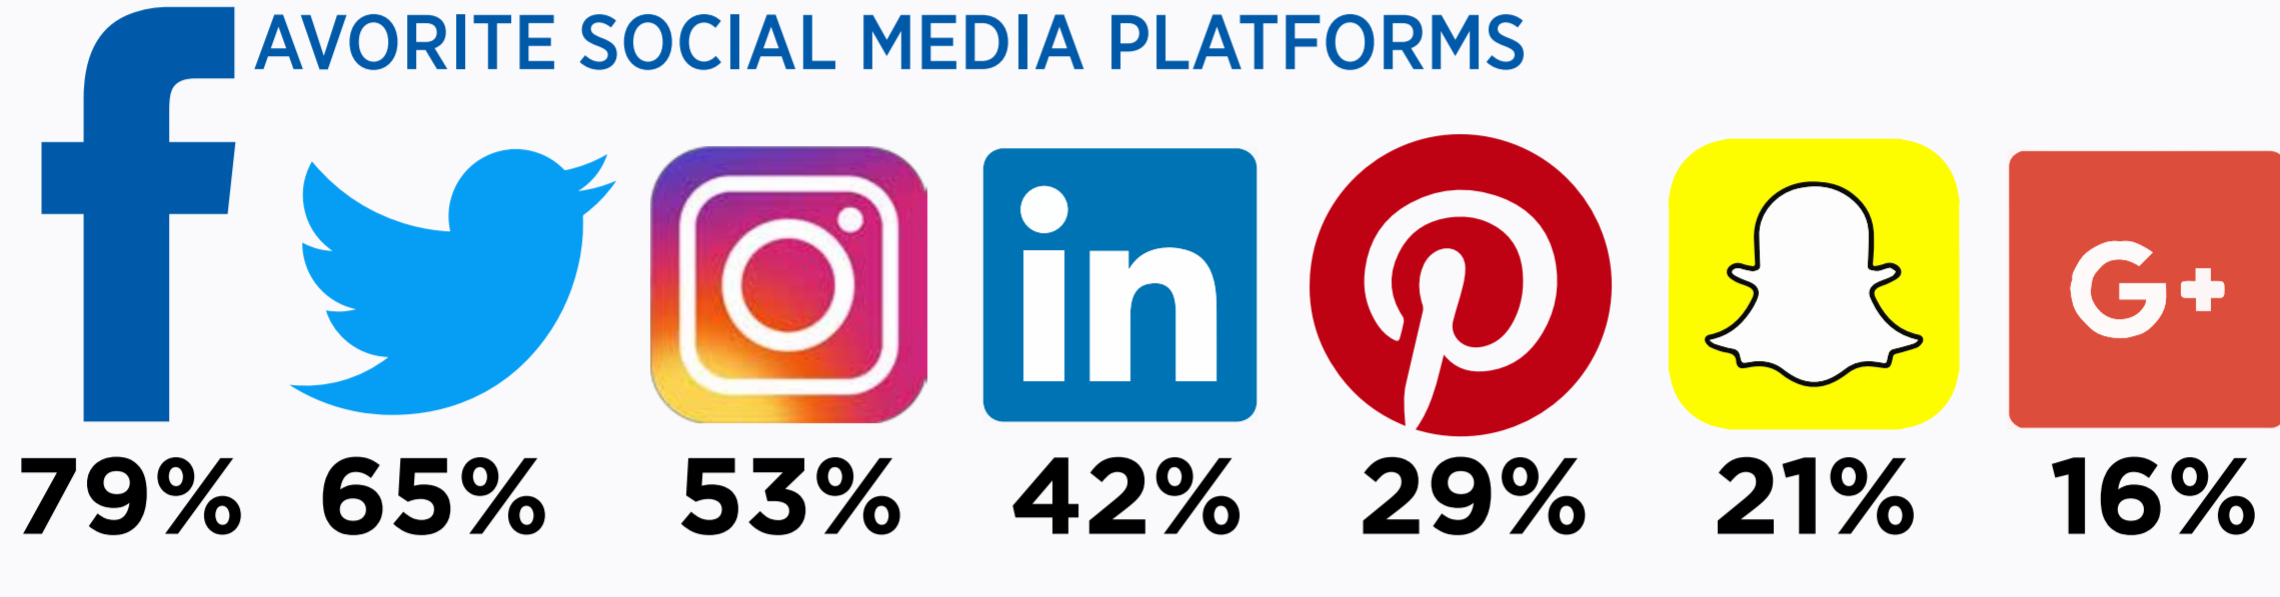

The SXSWedu Community Has Spoken
Survey says...

COMMUNITY BREAKDOWN

FAVORITE SOCIAL MEDIA PLATFORMS

71% support STEAM
vs.
29% support STEM

TRAITS OF INNOVATIVE LEARNING SPACES

collaborative
exciting **flexible** outside
simple comfortable stimulating

LEARNING MODEL TO SUCCEED IN THE NEXT 5 YEARS

Thank you to all that participated in the survey distributed to the SXSWedu community in early August 2016. The results represent data from a sample of the community that completed the survey. For demographics of the community who attend the event, visit sxswedu.com/about.