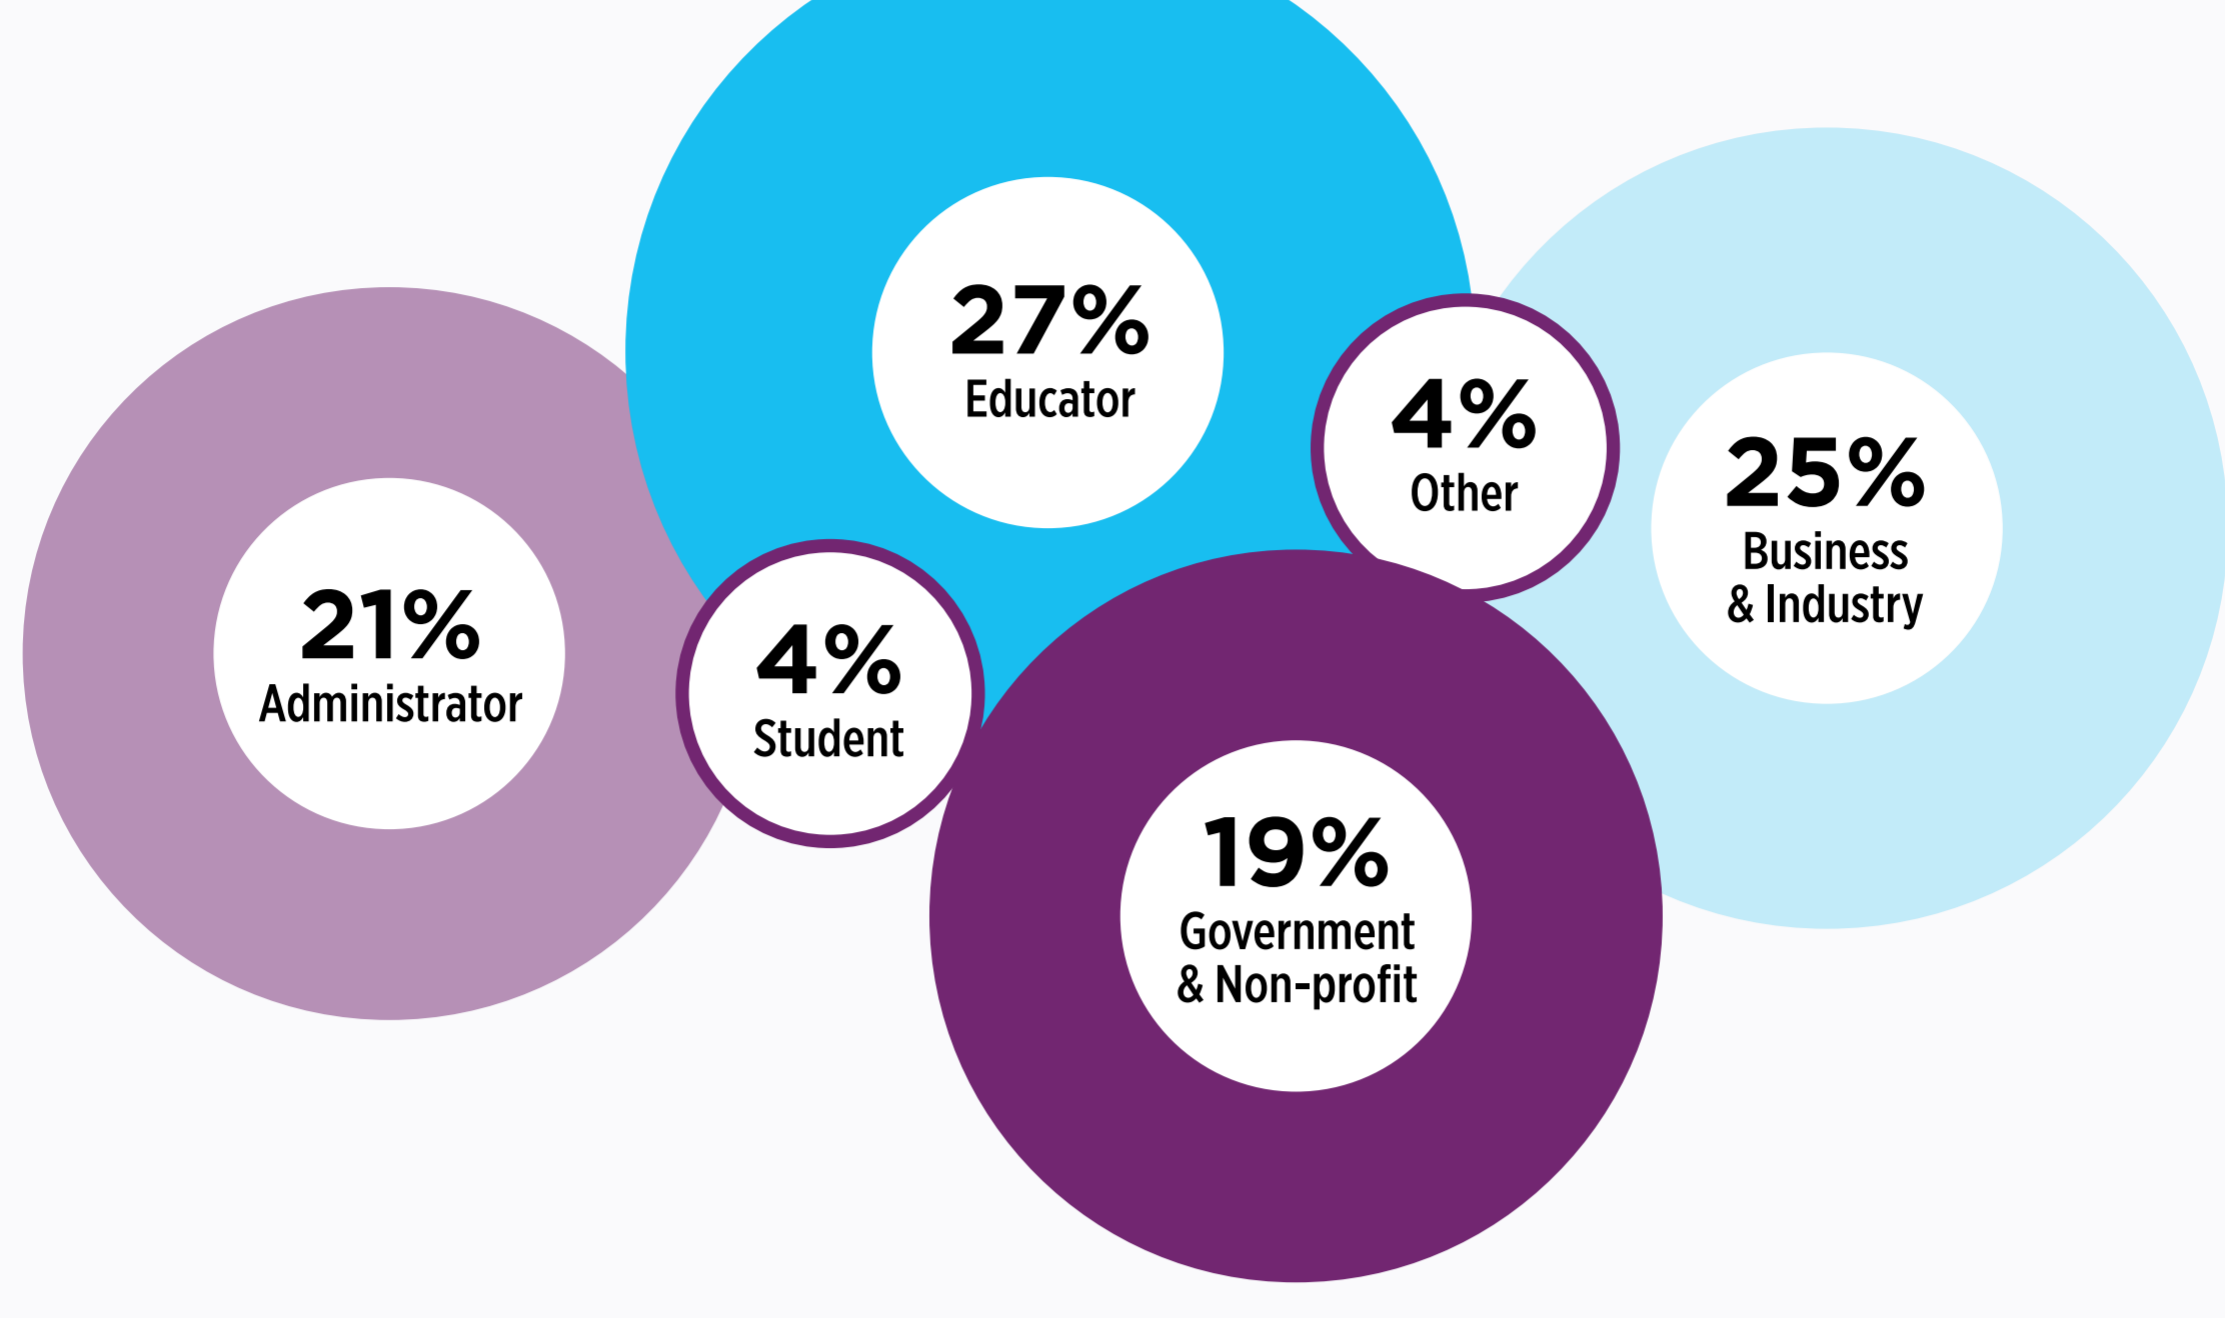

The SXSWedu Community Has Spoken
Survey says...

COMMUNITY BREAKDOWN

FAVORITE SOCIAL MEDIA PLATFORMS

71% support STEAM
vs.
29% support STEM

TRAITS OF INNOVATIVE LEARNING SPACES

collaborative
exciting **flexible** outside
simple comfortable stimulating

LEARNING MODEL TO SUCCEED IN THE NEXT 5 YEARS

Thank you to all that participated in the survey distributed to the SXSWedu community in early August 2016. The results represent data from a sample of the community that completed the survey. For demographics of the community who attend the event, visit sxswedu.com/about.