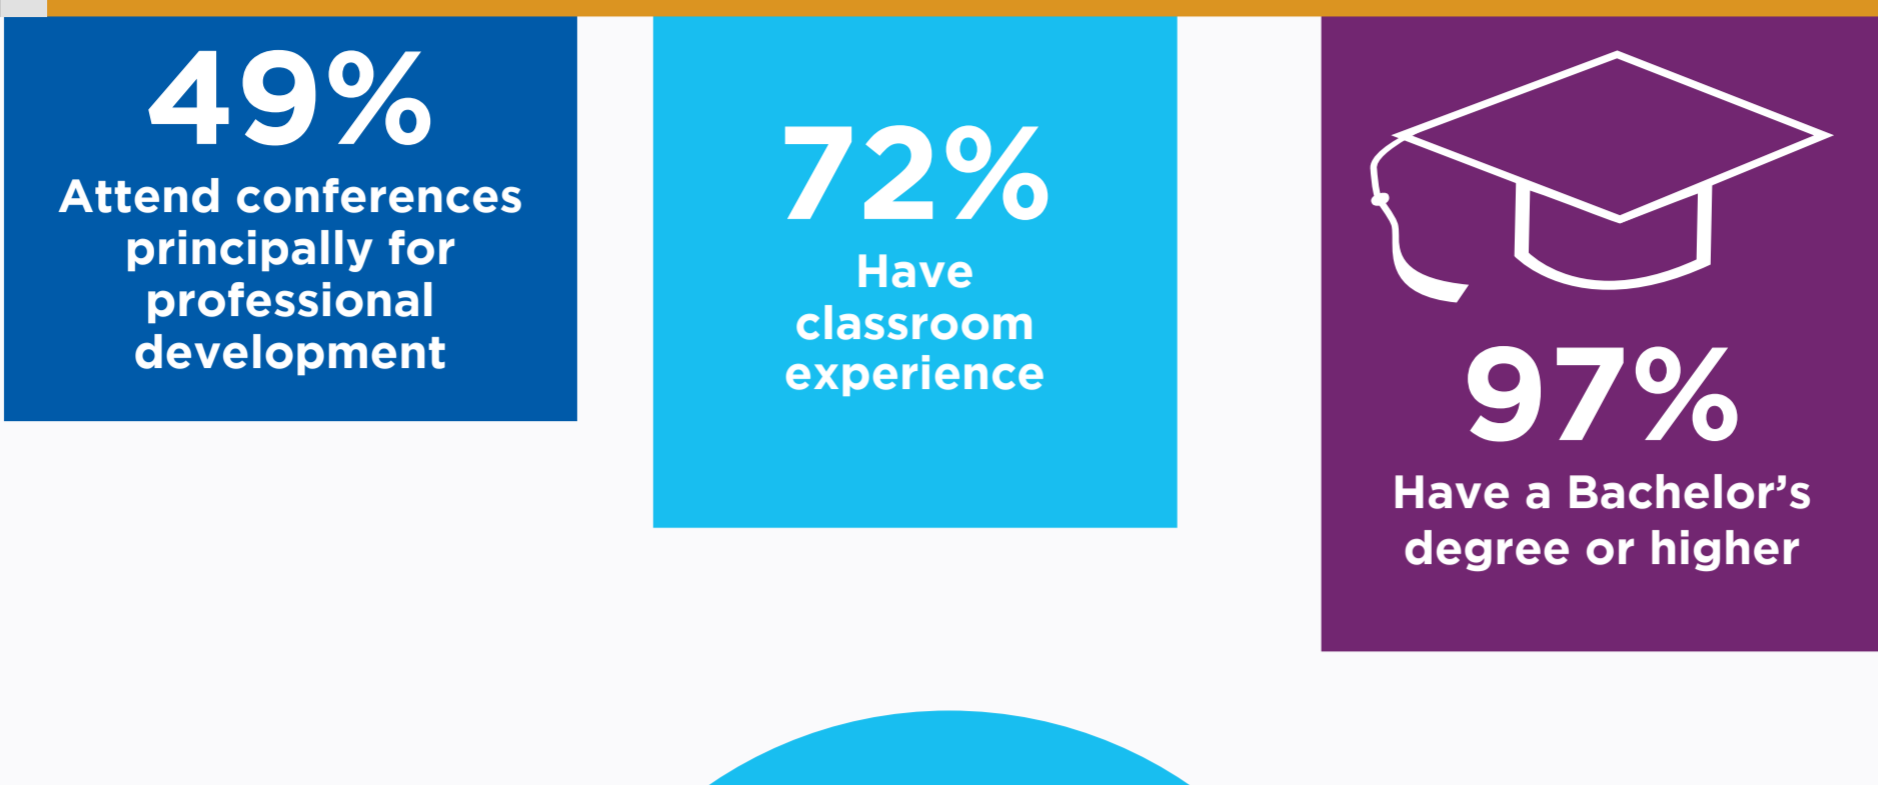

The SXSWedu Community Has Spoken
Survey says...

COMMUNITY BREAKDOWN

FAVORITE SOCIAL MEDIA PLATFORMS

71% support STEAM
vs.
29% support STEM

TRAITS OF INNOVATIVE LEARNING SPACES

collaborative
exciting **flexible** outside
simple comfortable stimulating

LEARNING MODEL TO SUCCEED IN THE NEXT 5 YEARS

Thank you to all that participated in the survey distributed to the SXSWedu community in early August 2016. The results represent data from a sample of the community that completed the survey. For demographics of the community who attend the event, visit sxswedu.com/about.